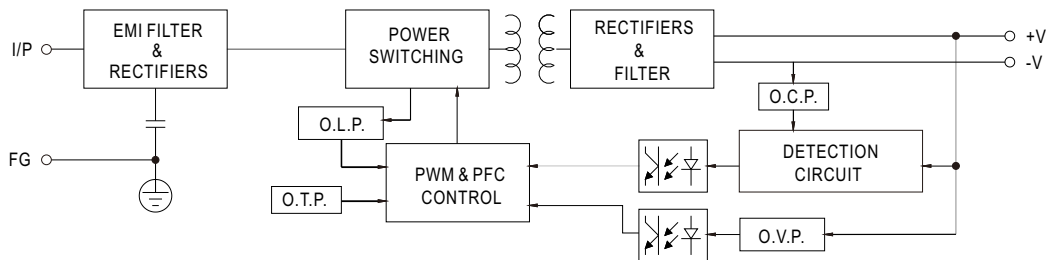

Mechanical Specification

Case No. Unit:mm

Block Diagram

fosc : 85KHz

Peak Loading

Derating Curve

Output derating VS input voltage