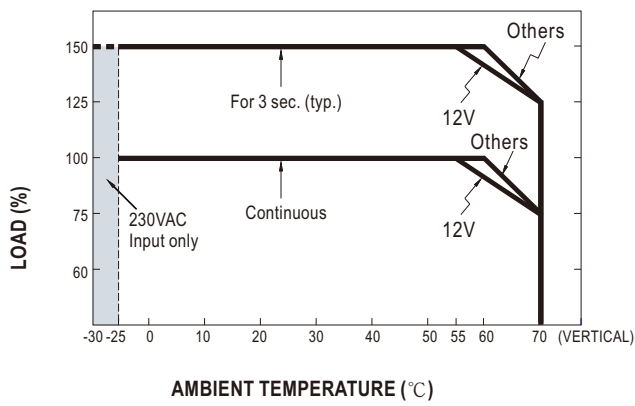

Mechanical Specification

Case No. Unit:mm

Block Diagram

fosc : 85KHz

Peak Loading

Derating Curve

Output derating VS input voltage