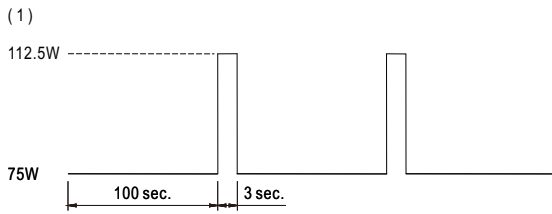

Mechanical Specification

Case No. Unit:mm

Block Diagram

fosc : 85KHz

Peak Loading

Derating Curve

Output derating VS input voltage