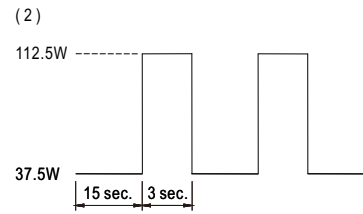

Mechanical Specification

Case No. Unit:mm

Block Diagram

fosc : 85KHz

Peak Loading

Derating Curve

Output derating VS input voltage