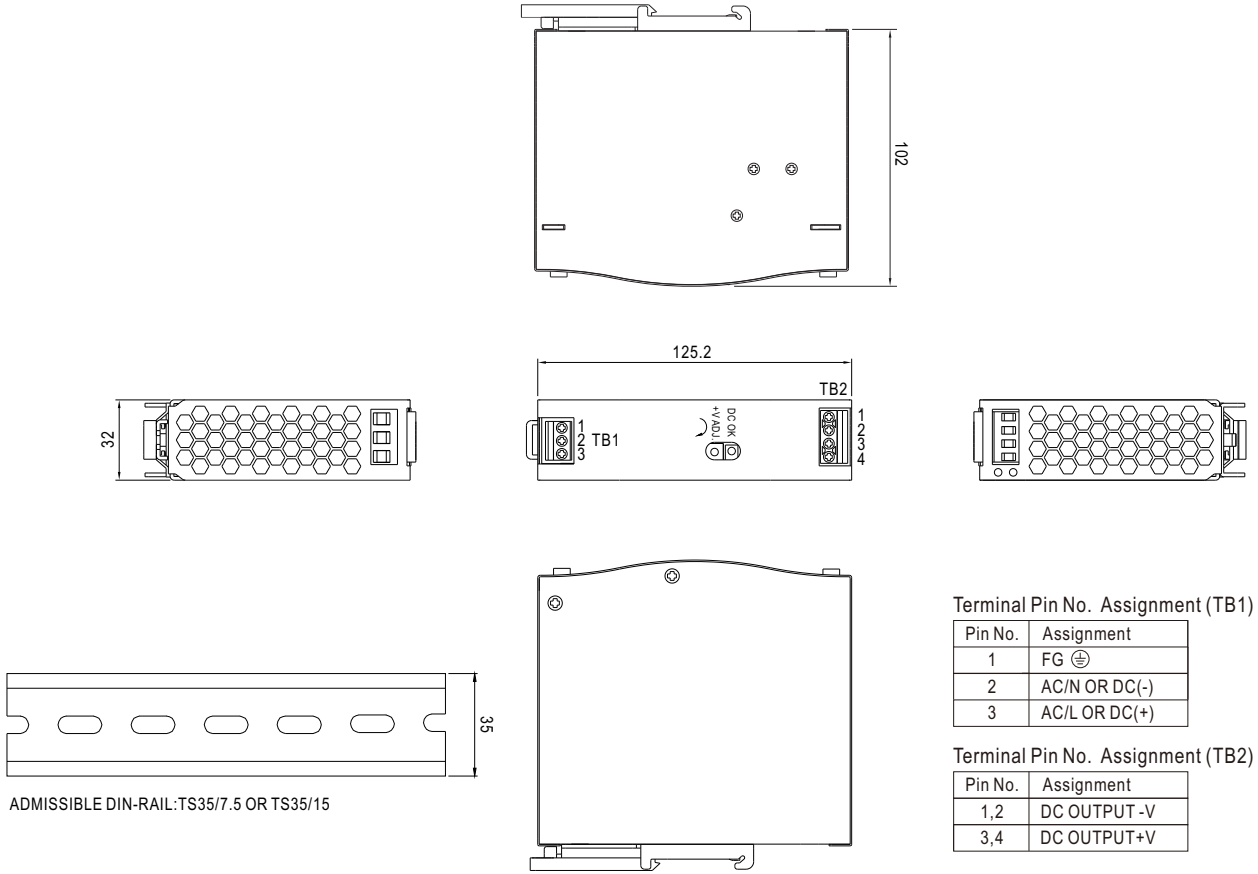

Mechanical Specification

Case No. Unit:mm

Block Diagram

fosc : 85KHz

Peak Loading

Derating Curve

Output derating VS input voltage