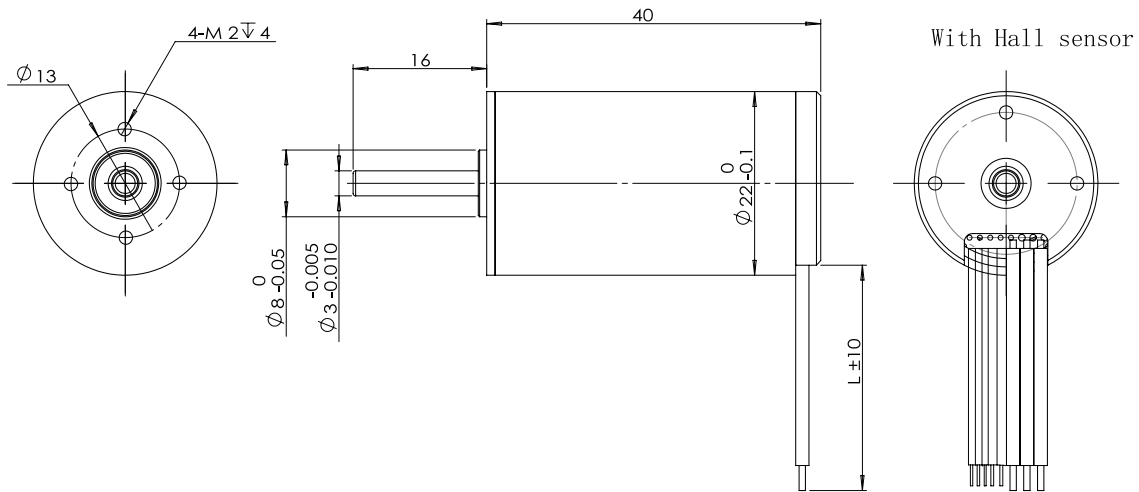

TBC2240

22mm brushless motor

Power	30W
	/
Life Expectancy	~10000H (Ball Bearing)
	/

Weight:65g(Approx)

Unit(mm)

Motor Technical Data

Motor model	Rated voltage	No-load		Rated			Stall		
		Speed	Current	Speed	Torque	Current	Power	Torque	Current
		r/min	mA	r/min	g.cm	mA	W	g.cm	A
TBC2240-24120	24	12000	50	9700	140	750	22	730	3.4
TBC2240-24140	24	14300	70	11600	150	950	29	800	4.6