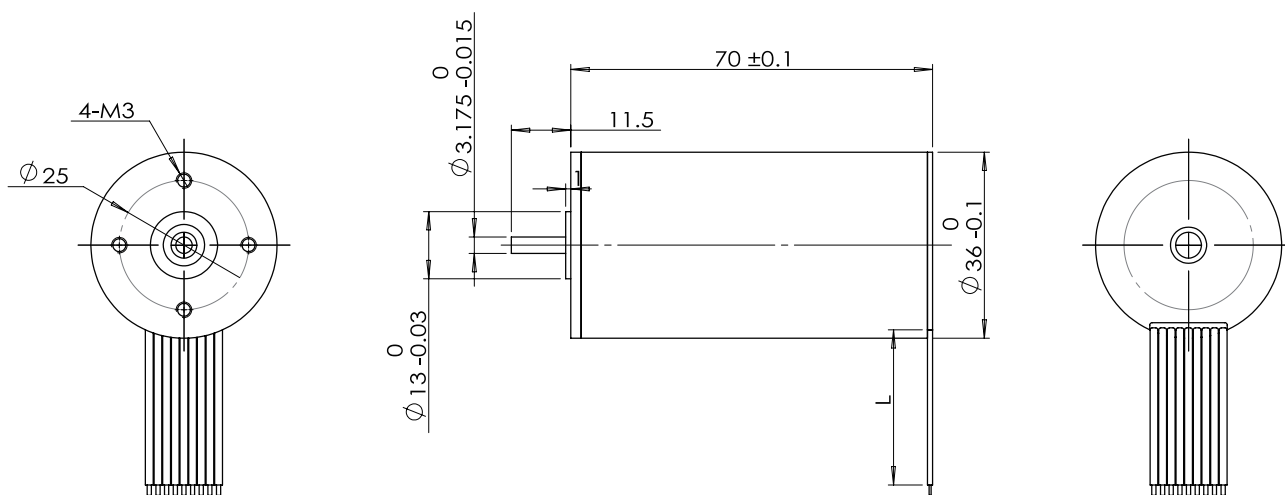

# TBC3670

36mm brushless motor

Power	300W
	/
Life Expectancy	~10000H (Ball Bearing)
	/

Weight:600g(Approx)

Unit(mm)

## Motor Technical Data

Motor model	Rated voltage	No-load		Rated				Stall	
		Speed	Current	Speed	Torque	Current	Power	Torque	Current
		r/min	mA	r/min	g.cm	mA	W	g.cm	A
TBC3670-1265	12 VDC	6500	420	5450	1200	7500	67	7400	50
TBC3670-24130	24 VDC	13000	720	10930	2400	14500	270	14800	100