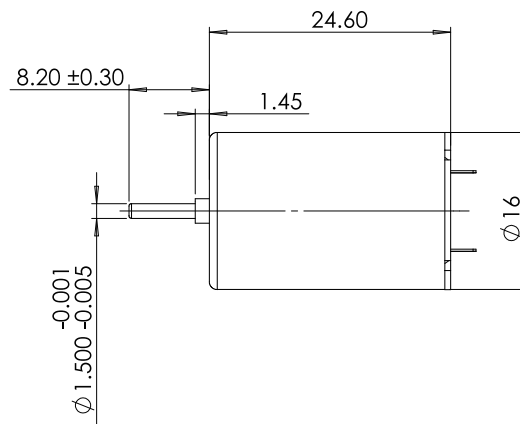

TDC1625

16mm brushed motor

Power	1.1W
	/
Life Expectancy	~300H(Oil Bearing)
	/

Weight:21g(Approx)

Unit(mm)

Motor Technical Data

Motor model	Rated voltage	No-load		Rated			Stall		
		Speed	Current	Speed	Torque	Current	Power	Torque	Current
	VDC	r/min	mA	r/min	g.cm	mA	W	g.cm	A
TDC1625-1290	12	9000	55	7300	15	180	1.1	79	0.7
TDC1625-1275	12	7500	30	6000	15	120	0.9	75	0.6