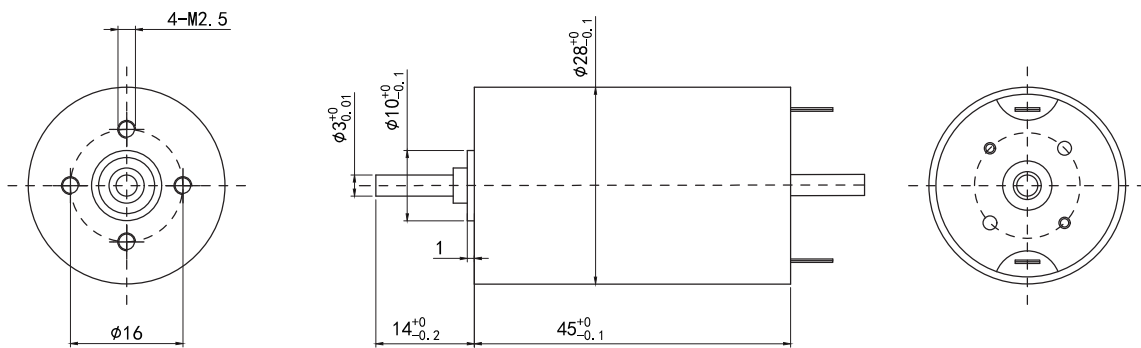

# TDC2845

28mm brushed motor

Power	78.7W (Graphite Brush)
	/
Life Expectancy	~ 2000H (Ball Bearing)
	/

Weight:90g(Approx)

Unit(mm)

**Motor Technical Data**

Motor model	Rated voltage	No-load		Rated				Stall	
		Speed	Current	Speed	Torque	Current	Power	Torque	Current
	VDC	r/min	mA	r/min	g.cm	mA	W	g.cm	A
TDC2845GT	12	5978	71	4692	530	2900	25.5	2465	13
TDC2845GT	24	8500	85	6673	1150	4400	78.7	5347	20