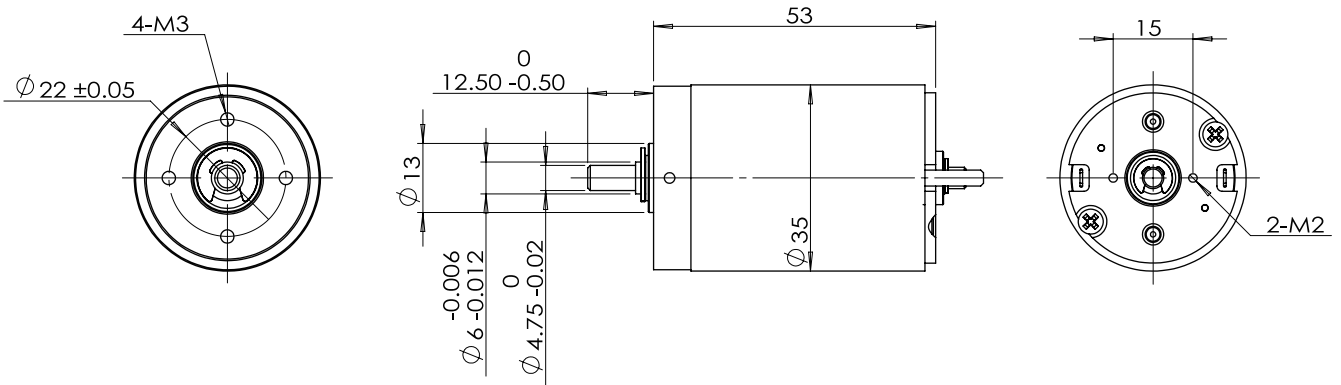

TDC3553

35mm brushed motor

Power	70W (Graphite Brush)
	/
Life Expectancy	~1500H (Ball Bearing)
	/

Weight:225g(Approx)

Unit(mm)

Motor Technical Data

Motor model	Rated voltage	No-load		Rated			Stall		
		Speed	Current	Speed	Torque	Current	Power	Torque	Current
		VDC	r/min	mA	r/min	g.cm	mA	W	g.cm
TDC3553-2468	24	6800	130	5500	400	1300	22.6	2090	6.2
TDC3553-2478	24	7800	150	6900	400	1500	28.3	3460	10.6