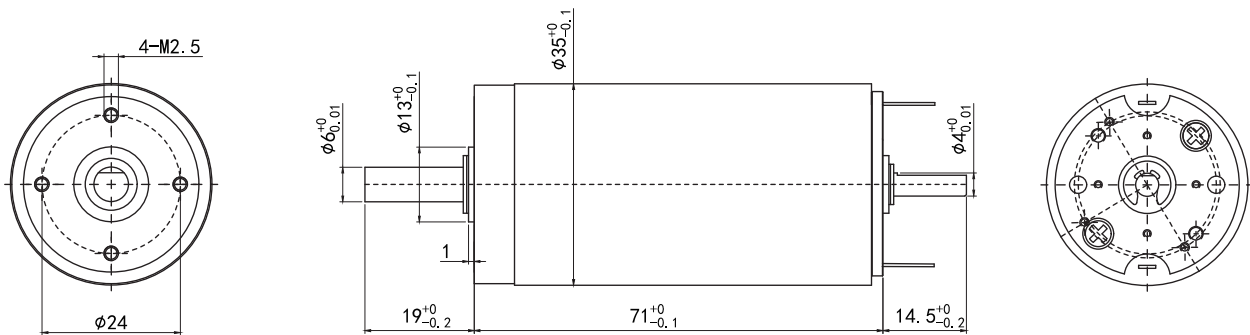

TDC3571

35mm brushed motor

Power	135W (Graphite Brush)
	/
Life Expectancy	~ 2000H (Ball Bearing)
	/

Weight:329g(Approx)

Unit(mm)

Motor Technical Data

Motor model	Rated voltage	No-load		Rated			Stall		
		Speed	Current	Speed	Torque	Current	Power	Torque	Current
	VDC	r/min	mA	r/min	g.cm	mA	W	mN.m	A
TDC3571GT	12	6500	95	5460	1687	9700	96.5	10544	60
TDC3571GT	24	7490	68	6291	2050	6800	135.0	12810	42